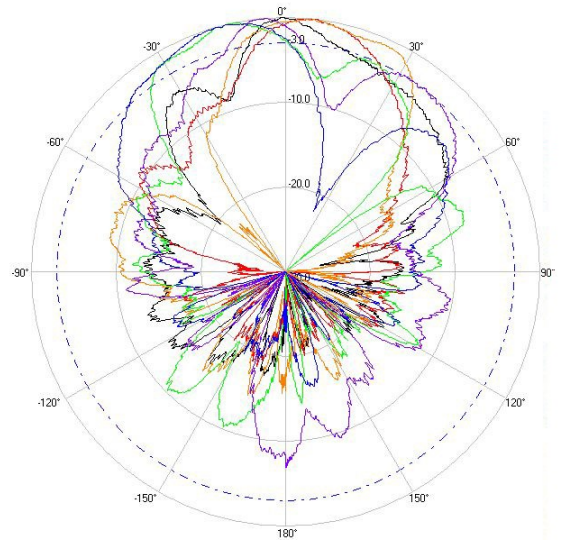

> Part Number: **ATS-OP-245-810-6RPSP-36**

> **2.45 GHZ**

> **5.5 GHZ**

H-Plane

H-Plane

V-Plane

V-Plane

Radiation Pattern Legend

Lead 1: Black Lead 2: Red Lead 3: Orange Lead 4: Green Lead 5: Blue Lead 6: Purple