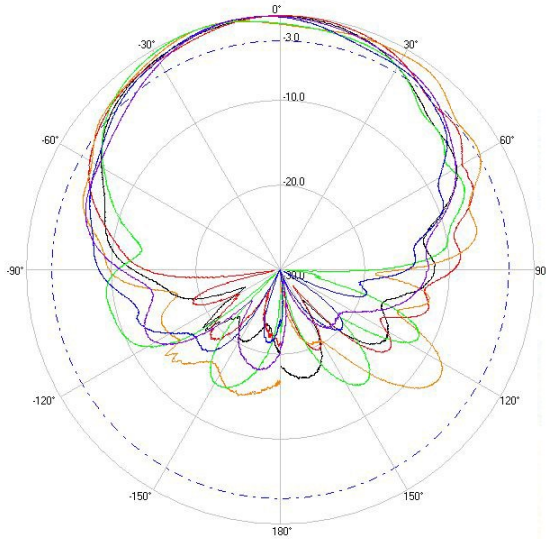

> Part Number: **ATS-OP-245-810-6RPSP-36**

> **2.45 GHZ**

> **5.5 GHZ**

H-Plane

H-Plane

V-Plane

V-Plane

Radiation Pattern Legend

Lead 1: Black Lead 2: Red Lead 3: Orange Lead 4: Green Lead 5: Blue Lead 6: Purple