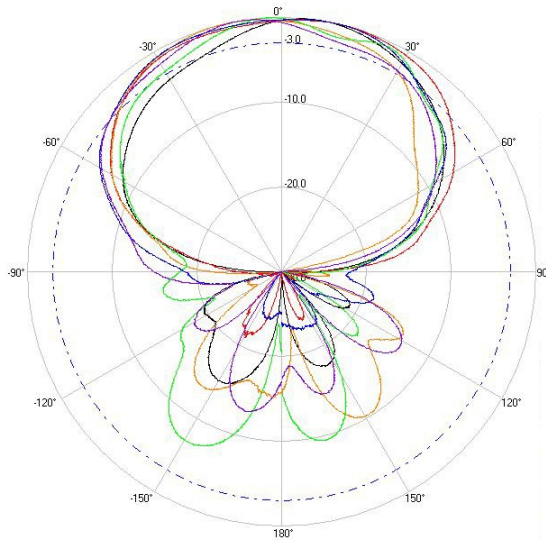

> Part Number: **ATS-OP-245-810-6RPSP-36**

> **2.45 GHZ**

> **5.5 GHZ**

H-Plane

H-Plane

V-Plane

V-Plane

Radiation Pattern Legend

Lead 1: Black Lead 2: Red Lead 3: Orange Lead 4: Green Lead 5: Blue Lead 6: Purple