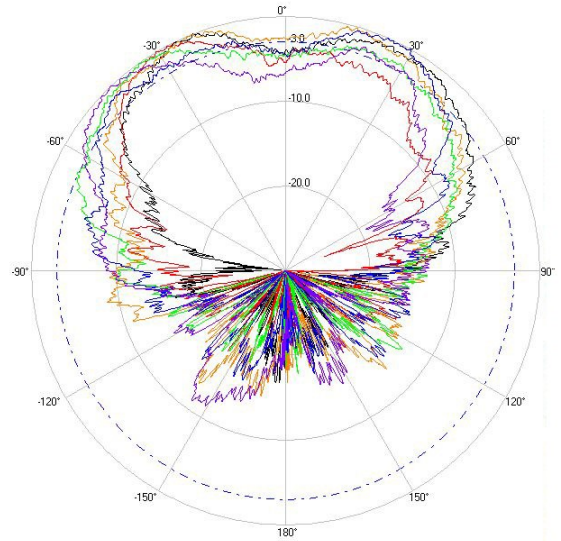

> Part Number: **ATS-OP-245-810-6RPSP-36**

> **2.45 GHZ**

> **5.5 GHZ**

H-Plane

H-Plane

V-Plane

V-Plane

Radiation Pattern Legend

Lead 1: Black Lead 2: Red Lead 3: Orange Lead 4: Green Lead 5: Blue Lead 6: Purple